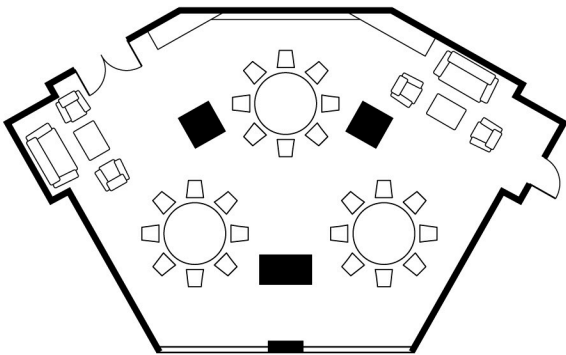

# Mahogany Room

マホガニールーム

113m<sup>2</sup> (1,216ft<sup>2</sup>)

Ceiling Height (天井高) 3.0m

Banquet Capacity (正餐) 24

Buffet Capacity (立食) 40