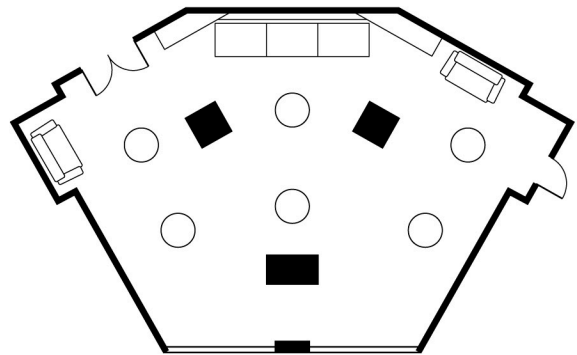

# Mahogany Room

マホガニールーム

113m<sup>2</sup> (1,216ft<sup>2</sup>)

Ceiling Height (天井高) 3.0m

Banquet Capacity (正餐) 24

Buffet Capacity (立食) 40